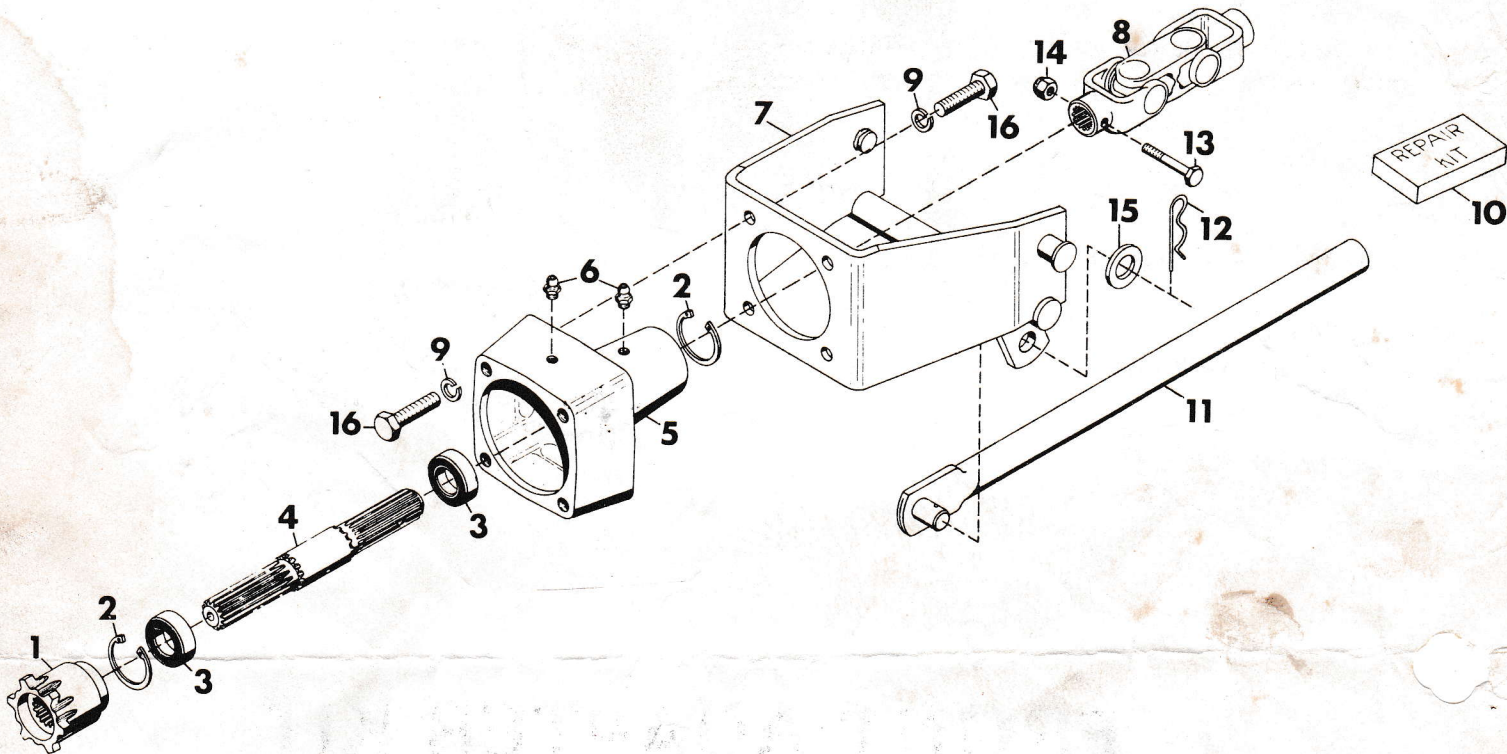

# FRONT ADAPTER KIT

ITEM NO.	PART NO.	QTY.	DESCRIPTION
1	21343	1	Dog, Attachment
2	19073	2	Ring, Retaining 2.062 Bore
3	19072	2	Bearing, Ball .984x2.047x.590
4	21342	1	Shaft, Front Adaptor
5	21341	1	Housing, Adaptor
6	411027	2	Fitting, Lube 1/4-28
7	11609	1	Weldment, Adaptor
8	11967	1	Assembly, Double Joint
9	120384	8	Washer, Lock 1/2 Regular
10	12134	AR	Kit, Repair U-Joint Rockwell Std.
	24560	AR	Kit, Repair U-Joint Neapco 1605X
11	11607	1	Weldment, Push Rod
12	10405	1	Pin, Hair
13	180044	1	Bolt, Hex 1/4-20x2
14	419454	1	Nut, Lock 1/4-20
15	131017	1	Washer, Flat .812x1.496x.134
16	180177	8	Bolt, Hex 1/2-13x1.50
NS	38056	1	Decal, America